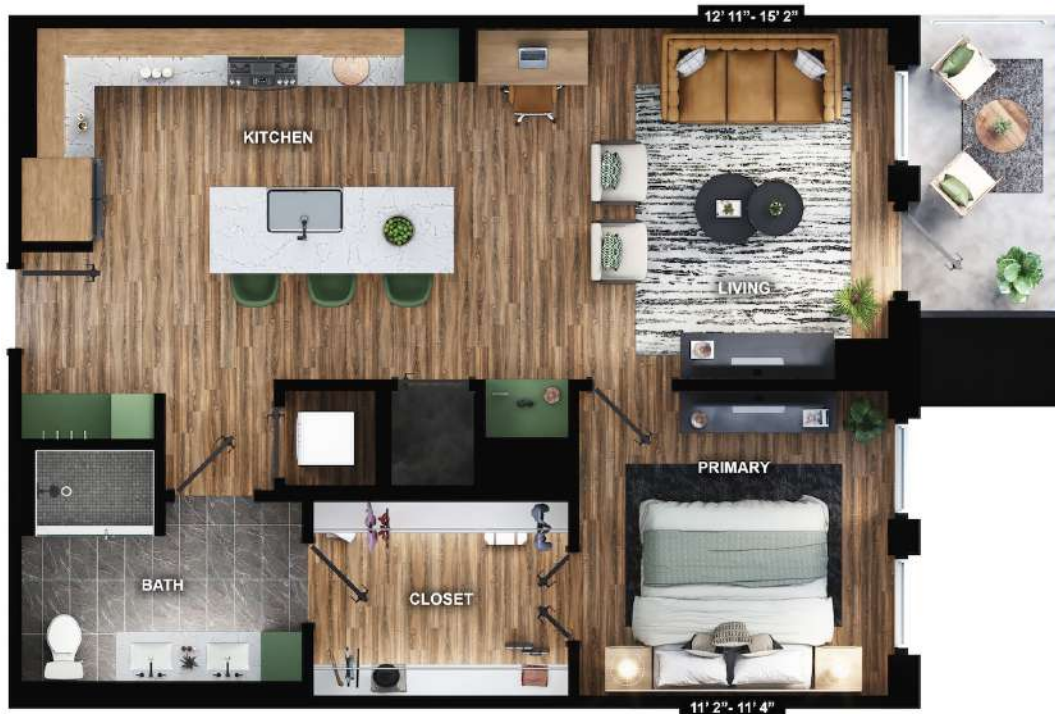

A9-B Alt

1 BED / 1 BATH

839

SQ. FT.

	124 E. Kingston Ave. Charlotte, NC 28203
	www.kingstonsouthend.com

Floor plans are artist's rendering. All dimensions are approximate. Actual product and specifications may vary in dimension or detail. Not all features are available in every rental home. Prices and availability are subject to change. Rent is based on monthly frequency. Additional fees may apply, such as but not limited to package delivery, trash, water, amenities, etc. Deposits vary. Please see a representative for details.