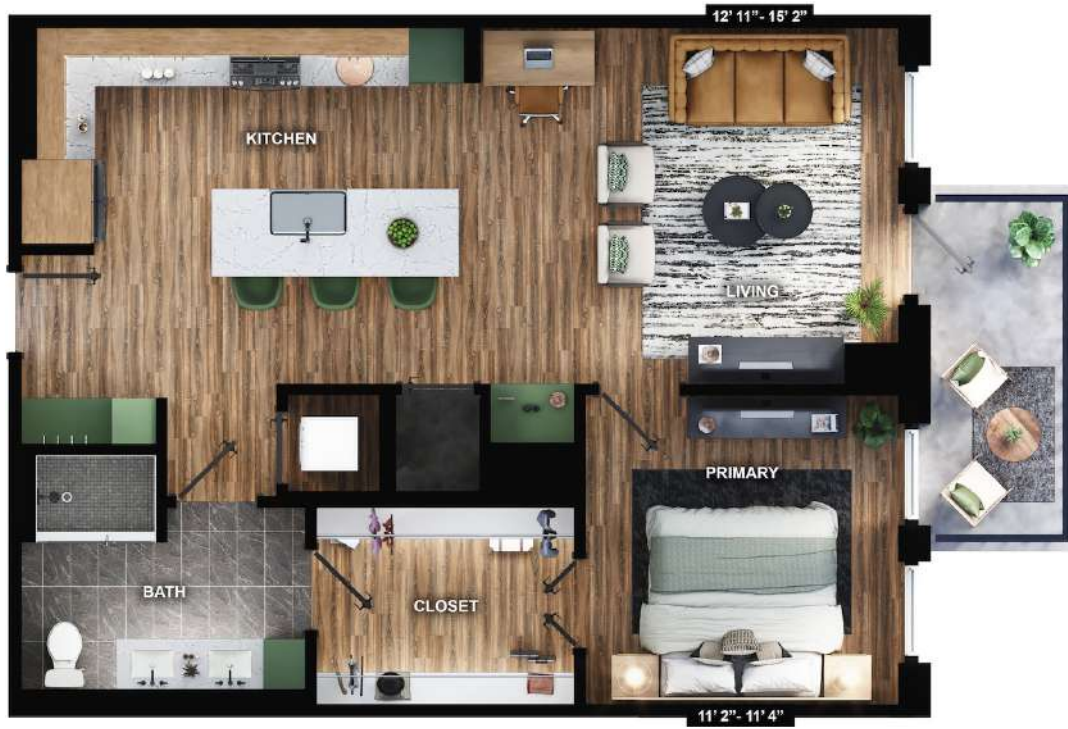

A9-B

1 BED / 1 BATH

839

SQ. FT.

	124 E. Kingston Ave. Charlotte, NC 28203
	www.kingstonsouthend.com

Floor plans are artist's rendering. All dimensions are approximate. Actual product and specifications may vary in dimension or detail. Not all features are available in every rental home. Prices and availability are subject to change. Rent is based on monthly frequency. Additional fees may apply, such as but not limited to package delivery, trash, water, amenities, etc. Deposits vary. Please see a representative for details.