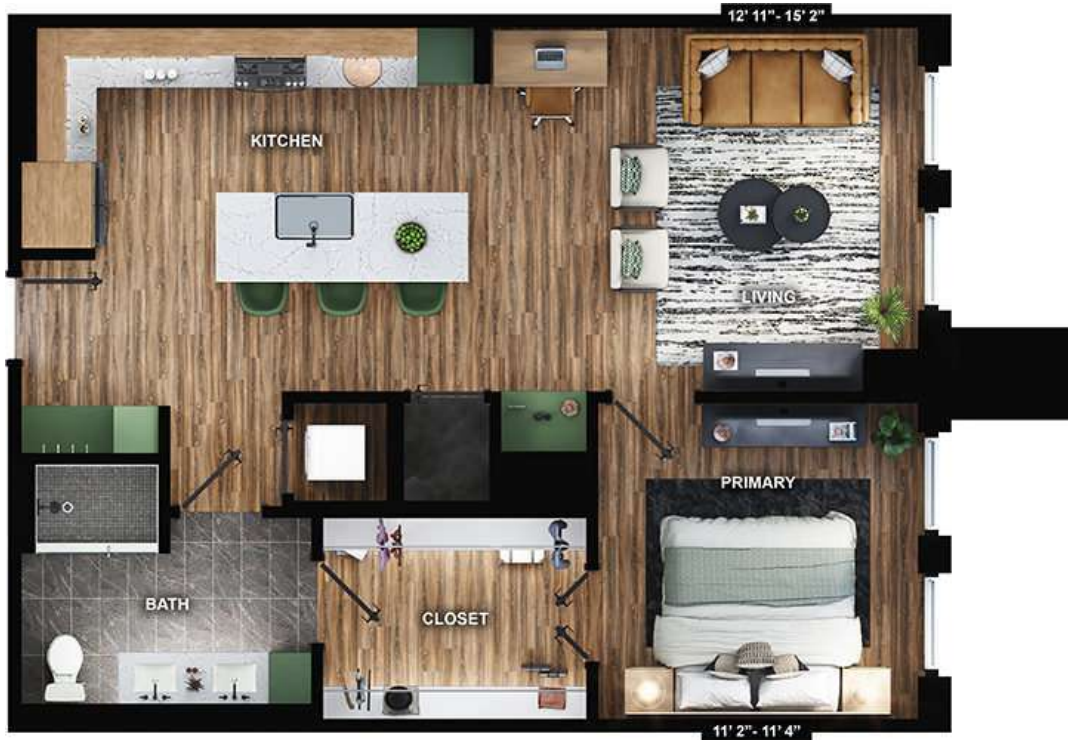

A9

1 BED / 1 BATH

839

SQ. FT.

	124 E. Kingston Ave. Charlotte, NC 28203
	www.kingstonsouthend.com

Floor plans are artist's rendering. All dimensions are approximate. Actual product and specifications may vary in dimension or detail. Not all features are available in every rental home. Prices and availability are subject to change. Rent is based on monthly frequency. Additional fees may apply, such as but not limited to package delivery, trash, water, amenities, etc. Deposits vary. Please see a representative for details.